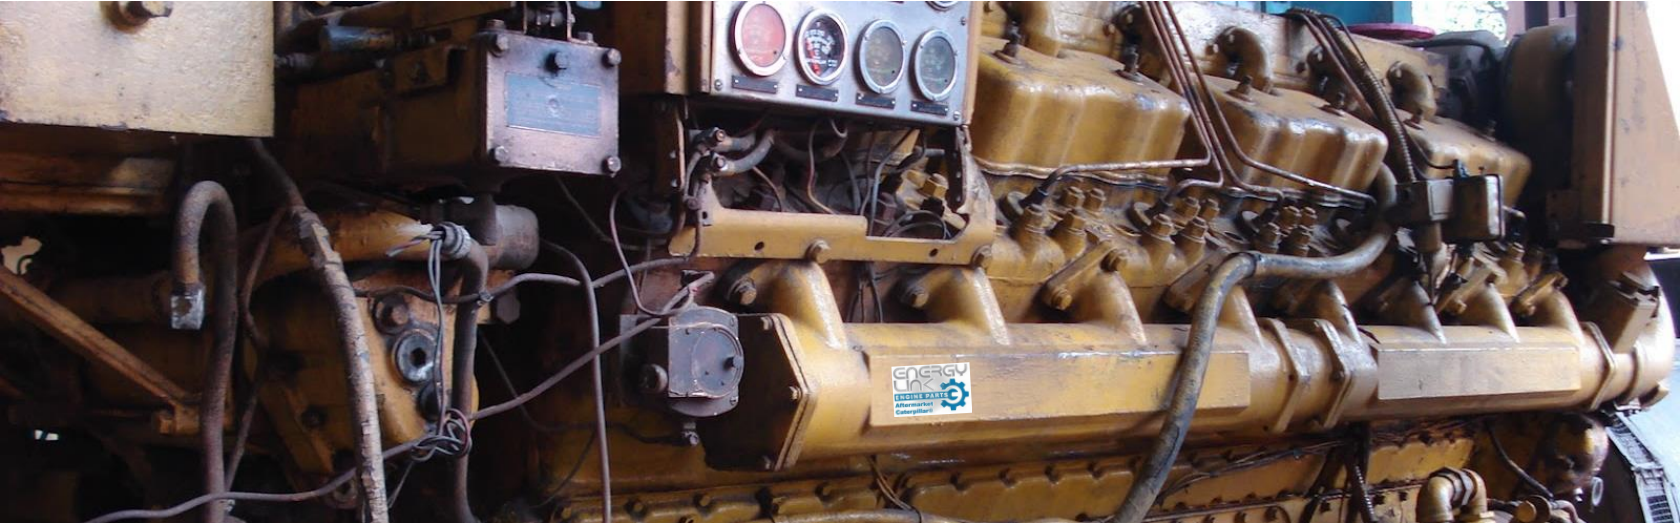

AFTERMARKET ENGINE PARTS & COMPONENTS